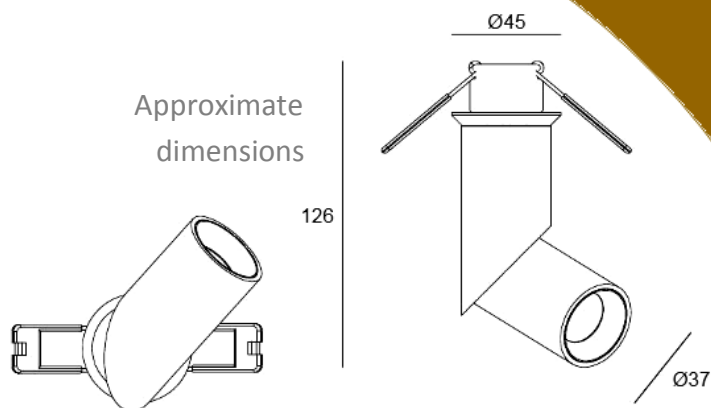

Faltu Mini Adjustable 'Spiral' Spotlight LMIS2152

from  LIGHTMASTER
PRODUCT

The Faltu Spiral mini adjustable spotlight is ideal for residential and commercial spaces, typically used in entrance halls, landings, stairs, living rooms, kitchens, bathrooms or any location requiring a fitting of unique modern style.

The fitting material is mainly brass making it suitable for interior use only. Its small diameter mounting plate allows versatility in positioning, which is critical to be able to create the accent, task or effect. To keep glare to a minimum, considerate positioning will highlight the subject with its warm light colour, making this a flexible discreet lighting tool.